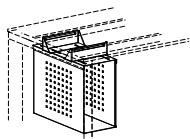

ACCESSORI ACCESSORIES