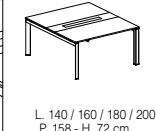

TAVOLI A 2 SCRIVANIE CONTRAPPOSTE CON PIANO CENTRALE TOP ACCESS P. 158 cm COMPOSITION WITH TWO EXACT OPPOSITE DESKS 158 cm DEPTH WITH CENTRAL TOP AND TOP-ACCESS